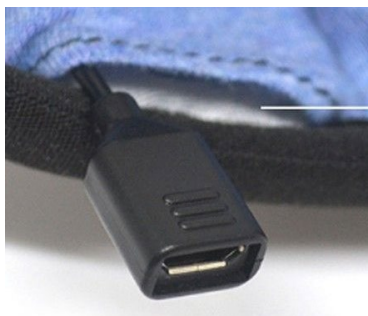

Bluetooth Pairing

To pair the earphones for the first time, long press the PLAY/STOP for 2 sec to enter pairing mode (red and blue lights will flash).

Locate the device BT-01 in your phone's Bluetooth device list.

A blue light will flash slowly when the connection has been successfully completed, and your Bluetooth device will show an active Bluetooth connection.

Bluetooth Hands-free

- Click play/pause to play music, click it again and the music will stop.
- Double click play/pause to turn on Siri, double click it again and Siri will turn off.
- Press and hold the volume decrease button for 2 seconds to decrease volume.
- Press and hold the volume increase button for 2 seconds to increase volume.
- Click the volume increase/decrease button to go to the next/previous song.

Charging

Connect a Micro USB cable to a USB charger (or a USB port on a computer), and the other end to the device port as indicated below.

During charging, the LED indicator on the right of the device will be a constant red, and it will turn off when the battery is fully charged.

Bluetooth Version

If your mobile phone or other Bluetooth audio device is not equipped with the AVRCP function, the earphone's NEXT/PREVIOUS song and PLAY/STOP commands will not pass to the device when pressed. Check to see if a software update is available for your audio device.