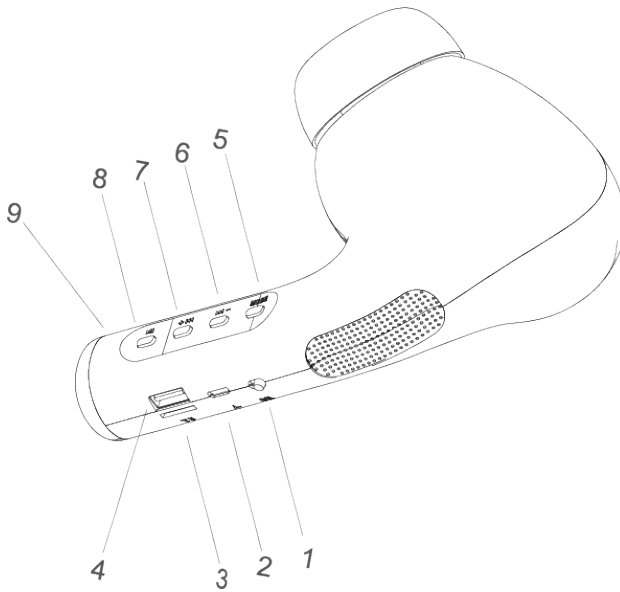

GIANT EARPHONE BLUETOOTH SPEAKER PRO

KABTAIRPS2A

SAFETY & WARNINGS

Note: Use the product for its intended purpose only.

- Do not use in extreme temperatures.
- Turn off the device if it will not be used for an extended period.
- Keep away from vibrations and mechanical stresses, which can cause mechanical damage to the product.
- Damage due to negligence or misuse will not be covered by warranty.
- Do not disassemble. This product does not contain parts that are entitled to a self-repair.
- Keep away from children under the age of 3, may contain small parts.
- Cease use immediately if the product is defective, or if there is a visible damage to the product. Contact help.kogan.com before using again.

OVERVIEW

- 1 Power ON/OFF Button
- 2 Charging Port
- 3 micro-SD Slot
- 4 USB Port
- 5 Mode Button
- 6 Previous Song/VOL- Button
- 7 Next Song/VOL+ Button
- 8 Play/Stop
- 9 Microphone

OPERATION

Pairing with a Mobile Phone

Note: For better tuning experience, we recommend plugging USB charging cable into the USB port which will act as an external antenna.

Playing from the Memory Card

Insert the micro-SD card into the slot. Speaker plays the stored music automatically.