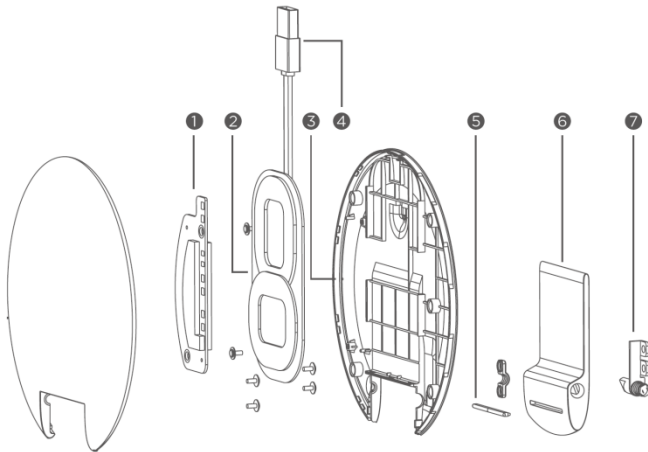

CONVERTIBLE WIRELESS FAST CHARGER (WHITE)

KACVWCHGWTA

SAFETY & WARNINGS

- Always use the product with a good-quality adaptor that supports fast charging (5V/2A, 9V/1.67A)
- Keep this product out of reach of children.
- Do not use the product in an enclosed space, such as in a drawer.
- Do not attempt disassemble, modify or repair the product.
- Do not place the product into or near fire or water. Do not place metal parts on the wireless charger.
- Avoid impact to the product. Repeated impact may cause internal failure.

OVERVIEW

Part List

- | | | | |
|---|---------------------|---|-------------------------|
| ① | PCB mainboard | ② | Charging coil |
| ③ | LED indicator | ④ | USB input (100mm cable) |
| ⑤ | Silicon pad | ⑥ | Tilting metal stand |
| ⑦ | Damping Metal Rotor | | |

OPERATION

Connecting and charging

1. Connect the built-in cable to a compatible USB power adaptor. The indicator light on the charger will flash green when power is successfully connected.
2. Place the mobile device to be charged on the centre of wireless charger. The indicator light will illuminate green if a charging connection has been made. Check the charging status on the mobile device to confirm. If the indicator illuminates in red, readjust the mobile device so that it is centred on the charging pad.
3. Once the mobile device is fully charged, the indicator light will illuminate both red and green.

SPECIFICATIONS

Input	DC 5V
Rated power	10W
Size	125 x 125 x 9mm
Weight	196g

IN THE BOX

- Wireless charger
- User Guide

Need more information?

We hope that this user guide has given you the assistance needed for a simple set-up. For the most up-to-date guide for your product, as well as any additional assistance you may require, head online to **help.kogan.com**