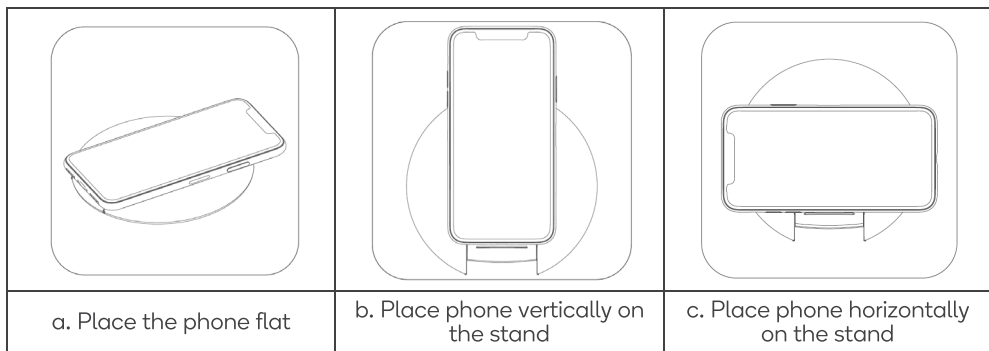

OPERATION

Connecting and charging

1. Connect the built-in cable to a compatible USB power adaptor. The indicator light on the charger will flash green when power is successfully connected.
2. Place the mobile device to be charged on the centre of wireless charger. The indicator light will illuminate green if a charging connection has been made. Check the charging status on the mobile device to confirm. If the indicator illuminates in red, readjust the mobile device so that it is centred on the charging pad.
3. Once the mobile device is fully charged, the indicator light will illuminate both red and green.

Notes

- To ensure that the product can charge the mobile device, remove any cases from the device that have a thickness greater than 3mm.
- To save power, disconnect the cable from the power adaptor when no device is charging.
- Remove the mobile device when it is fully charged.
- The mobile device can be placed in different orientations on the product, as shown in the images below: