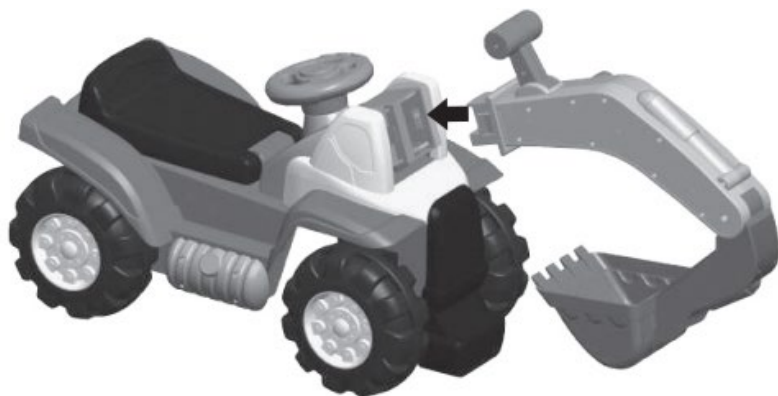

KIDS RIDE-ON DIGGER

KARDONDIGRA

SAFETY & WARNINGS

WARNING: Small parts present a choking hazard. The product is not suitable for children under 3 years of age.

The toy must be taken from the packaging by an adult and correctly assembly before being given to children to play with.

WARNING: Adult supervision is required to avoid serious injury. Never use near cars and other motor vehicles, near streets, steers, sloped driveways, hills, roadways, alleys, swimming pools or other bodies of water. Always wear shoes. Never allow more than one rider.

COMPONENTS

1 x Digging arm

1 x Excavator body

INSTALLATION

- Insert the digging arm into the corresponding square groove on the excavator body as shown.

Max. Weight: 25kg

Need more information?

We hope that this user guide has given you the assistance needed for a simple set-up. For the most up-to-date guide for your product, as well as any additional assistance you may require, head online to **help.kogan.com**