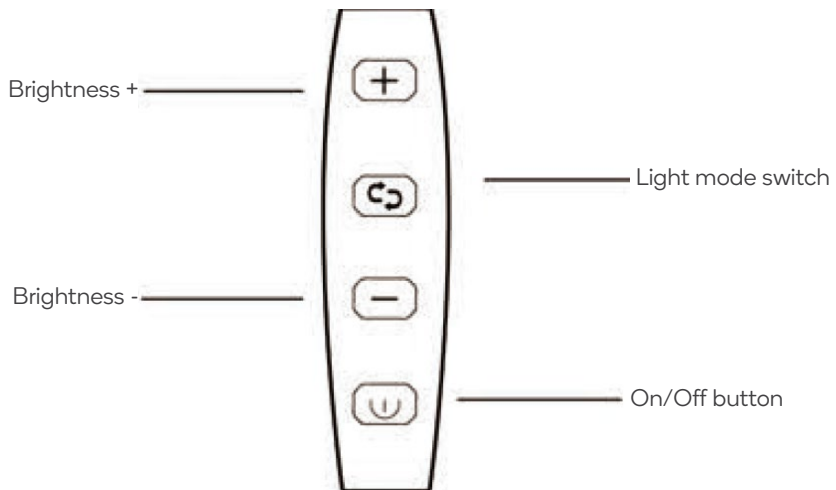

3-IN-1 LED RING LIGHT

KARLI3IN1A

OVERVIEW

Inline remote

Gooseneck arms are poseable and will rotate up to 360°.

SPECIFICATIONS

Power	12W
Size	680 x 150mm
Material	Metal, polypropylene
Light mode	Cool, Warm, Mixed
Light levels	10 levels for each mode
Power supply	USB 5V
Width	60-87mm

IN THE BOX

- Selfie ring light
- Phone holder
- Screw for phone holder

Need more information?

We hope that this user guide has given you the assistance needed for a simple set-up. For the most up-to-date guide for your product, as well as any additional assistance you may require, head online to **help.kogan.com**