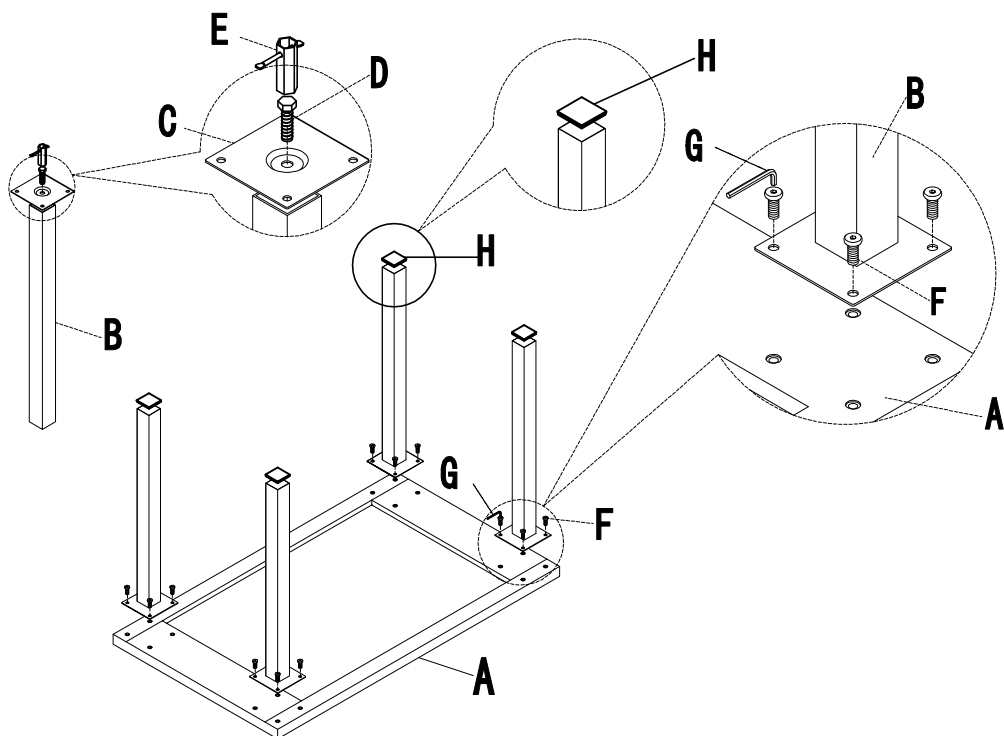

ovela

Ovela Ascot 5pc
Dining Set
OVADINSTWBA

COMPONENTS

A PANEL X1

B IRON TABLE LEGS X4

C CONNECTING PIECES X4

D 10X45mm X4

E X1

F 6X16mm X16

G X1

H 50X50 X4

ASSEMBLY

1

COMPONENTS

A CHAIR BACK x1

B CHAIR PLATE x1

C CHAIR LEGx1

D CHAIR LEG x1

E CONNECTING ROD x1

F 6x35mm x2

G 6x13mm x4

H 4x40mm x4

I x1

ASSEMBLY