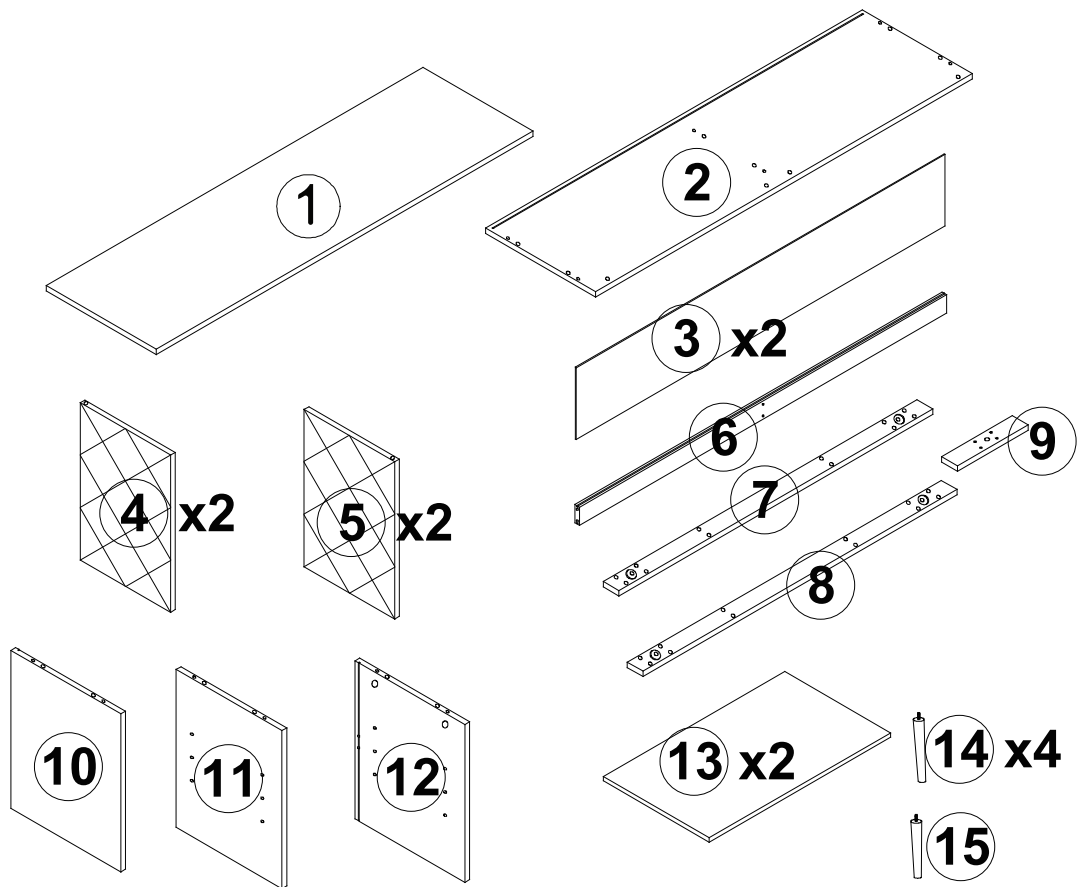

ovela

Banbury 4 Door Buffet (White/Oak)

OVBBY4DBFWA

COMPONENTS

NO.	PART LIST	QTY	NO.	PART LIST	QTY
(1)	TOP PANEL	1	(9)	BOTTOM SIFFENER PANEL	1
(2)	BOTTOM PANEL	1	(10)	LEFT SIDE PANEL	1
(3)	BACK PANEL	2	(11)	VERTIVAL SEPARATION PANEL	1
(4)	DOOR PANEL	2	(12)	RIGHT SIDE PANEL	1
(5)	DOOR PANEL	2	(13)	SHELF PANEL	2
(6)	BACK SIFFENER PANEL	1	(14)	WOODEN FOOT	4
(7)	BOTTOM SIFFENER PANEL	1	(15)	WOODEN FOOT	1
(8)	BOTTOM SIFFENER PANEL	1	(16)		

A x10

B x10

**C X12
M6X30mm**

**D X28
M4x25mm**

**E X4
M3x12mm**

F X4

G X8

**H X8
M4X35mm**

I X4

J X2

**K X4
M3x16mm**

**L X8
M3x10mm**

M X8

N X5

ASSEMBLY

1