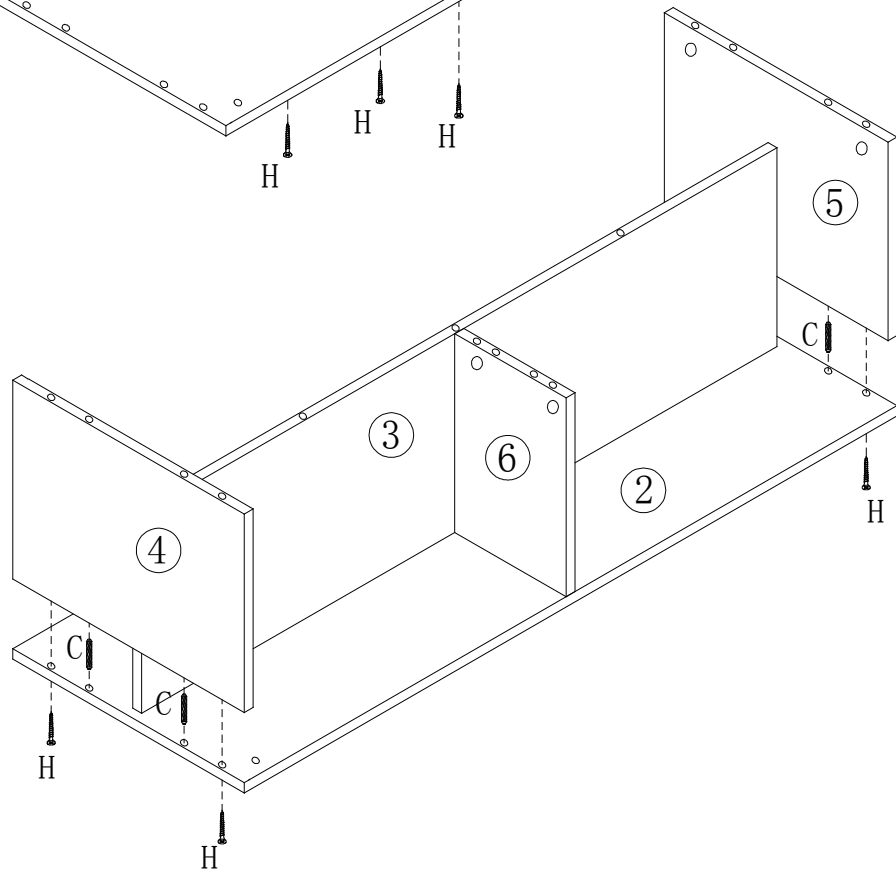

ovela

Banbury Coffee Table
(White/Oak)
OVBBYCFTBWA

COMPONENTS

NO.	PART LIST	QTY	NO.	PART LIST	QTY
(1)	TOP PANEL	1	(8)	WOODEN FOOT	4
(2)	BOTTOM PANEL	1	(9)	BOTTOM SIFFENER PANEL	1
(3)	BACK PANEL	1	(10)	DOOR PANEL	1
(4)	LEFT SIDE PANEL	1			
(5)	RIGHT SIDE PANEL	1			
(6)	VERTIVAL SEPARATION PANEL	1			
(7)	BOTTOM SIFFENER PANEL	1			

I X1

J X1

K X2
M3x16mm

L X2
M3x12mm

M X4

ASSEMBLY

1

2