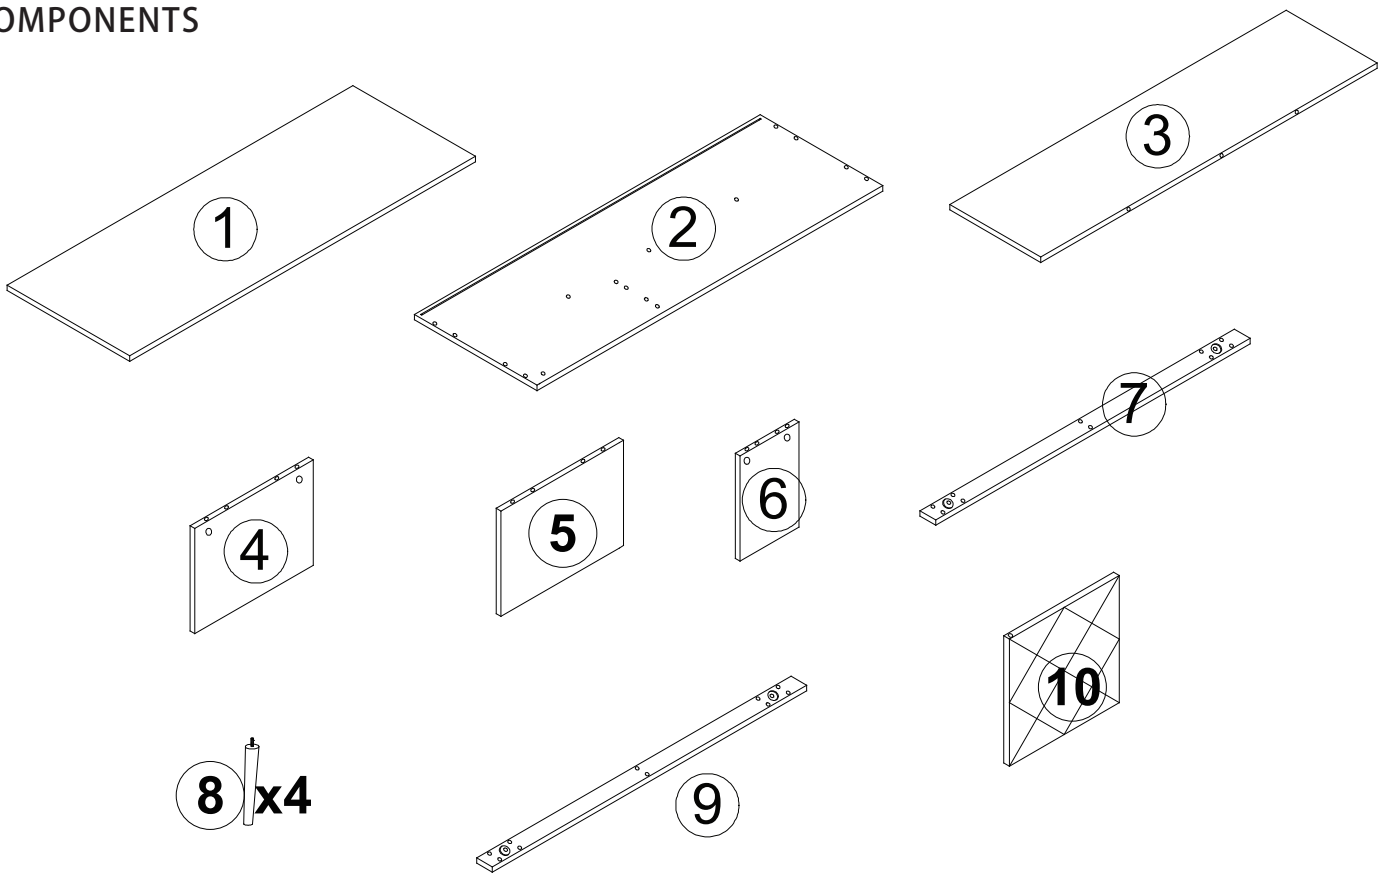

ovela

Banbury Coffee Table
(White/Oak)
OVBBYCFTBWA

COMPONENTS

NO.	PART LIST	QTY	NO.	PART LIST	QTY
(1)	TOP PANEL	1	(8)	WOODEN FOOT	4
(2)	BOTTOM PANEL	1	(9)	BOTTOM SIFFENER PANEL	1
(3)	BACK PANEL	1	(10)	DOOR PANEL	1
(4)	LEFT SIDE PANEL	1			
(5)	RIGHT SIDE PANEL	1			
(6)	VERTIVAL SEPARATION PANEL	1			
(7)	BOTTOM SIFFENER PANEL	1			

A x7

B x7

C X15
M6X30mm

D X20
M4x25mm

E X1
M3x12mm

F X1

G X2

H X8
M4X35mm