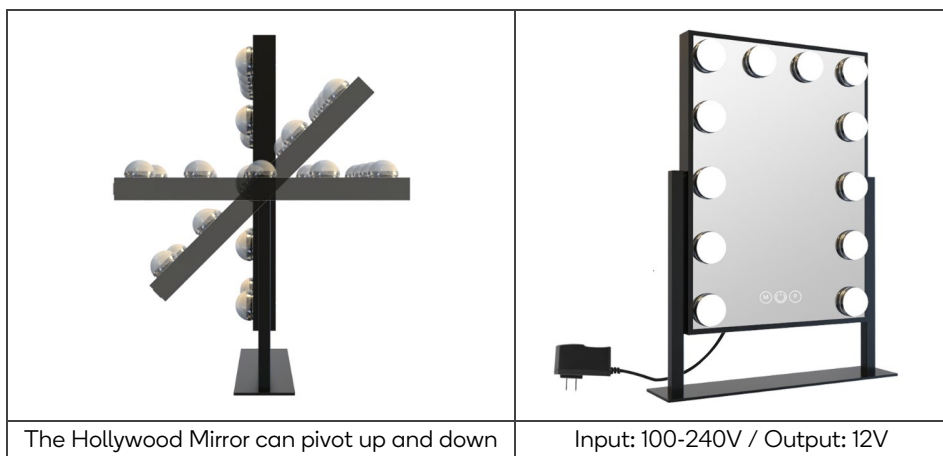

Swivel & Power Supply