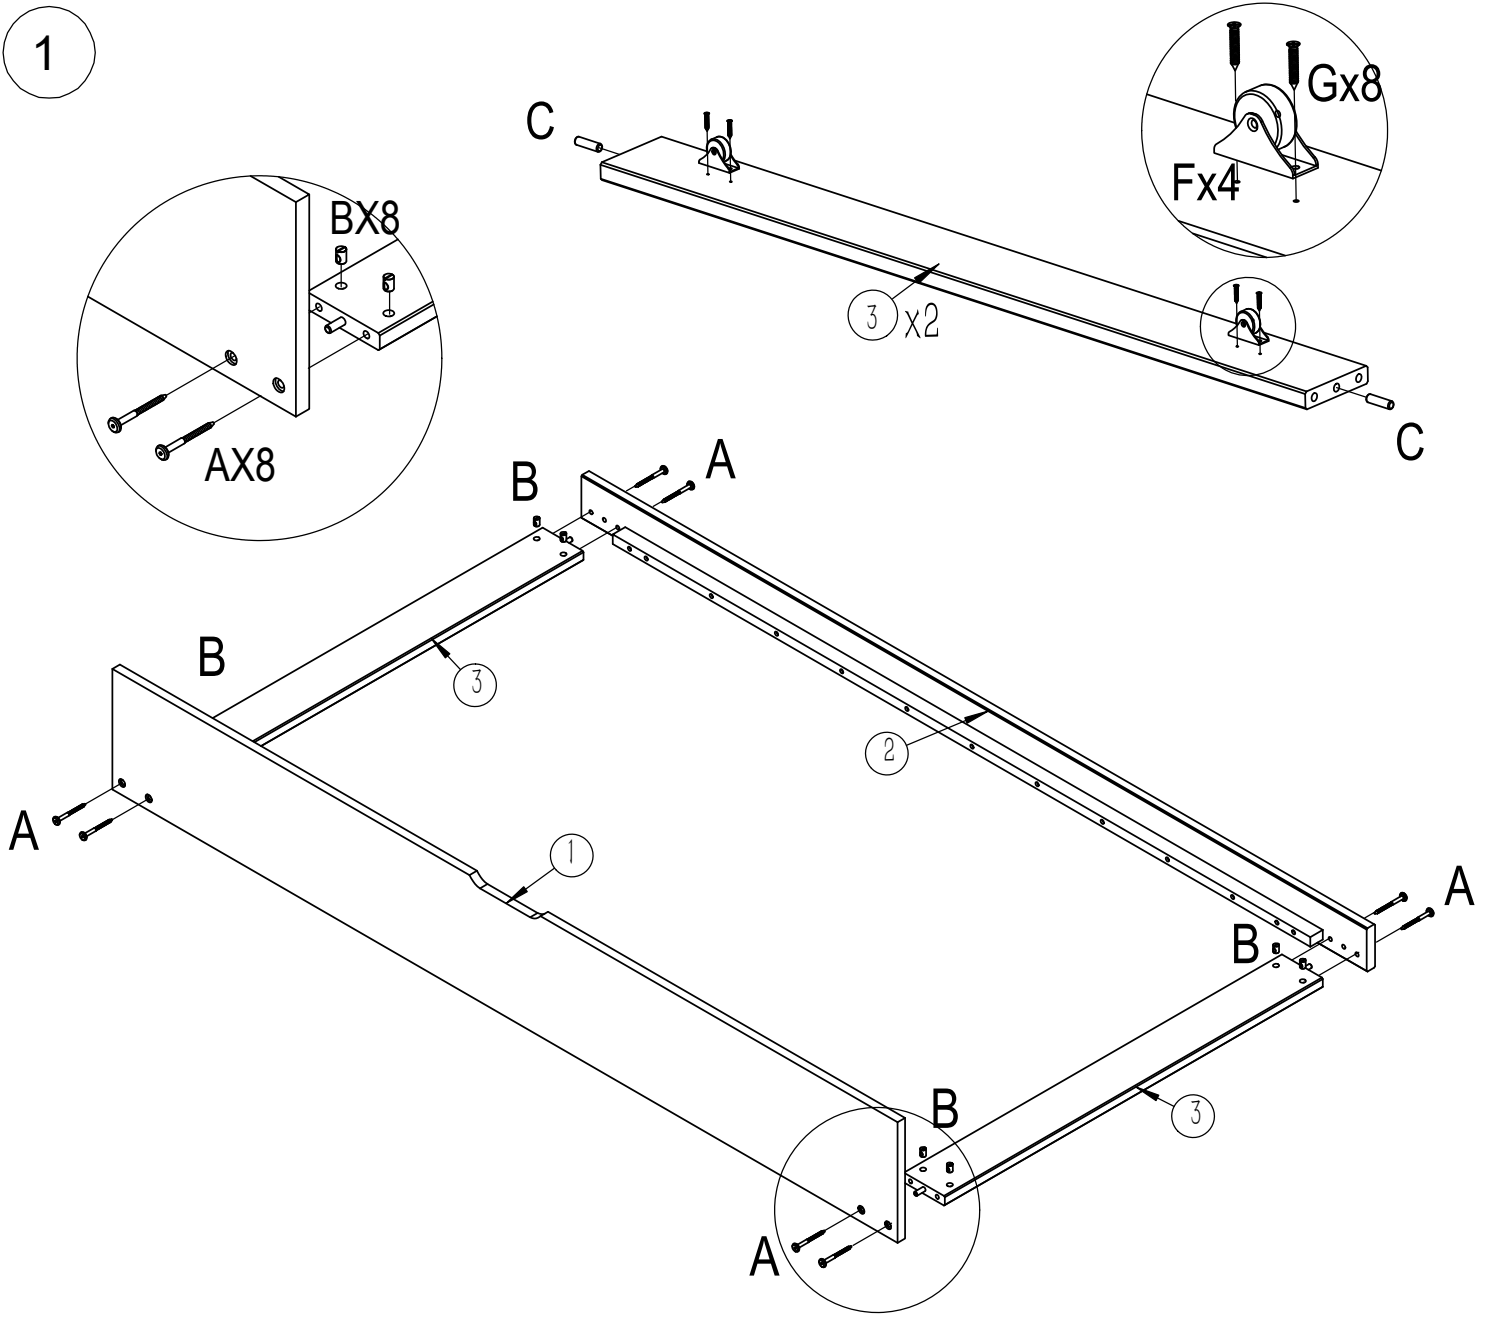

SHANGRI-LA

CALIFORNIA TRUNDLE BED (SLCALBEDTWA)

COMPONENTS

AX8 M6x60mm 	BX8 	CX4 Ø8x30mm 	DX1 
EX26 Ø4x30mm 	FX4 	GX8 Ø4x16mm 	

	M6x60mm AX8		BX8		Ø8x30mm CX4		FX4		Ø4x16mm GX8		DX1
--	------------------------------	---	------------	---	------------------------------	--	------------	---	------------------------------	---	------------

2

Ø4x30mm
 EX26