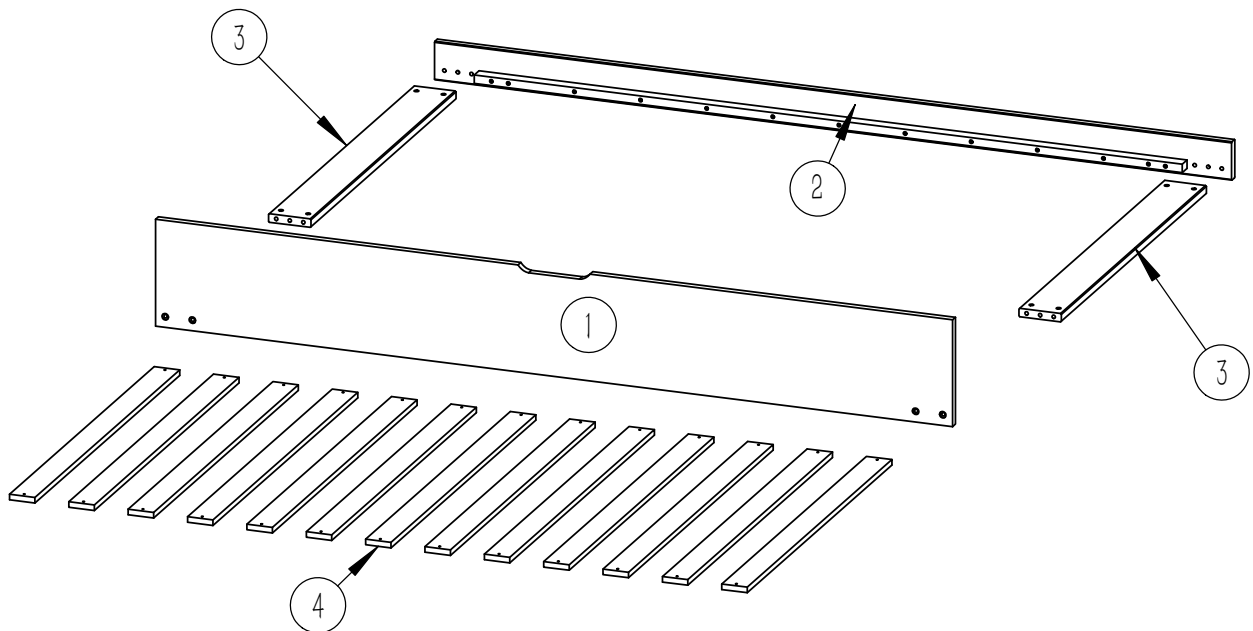

SHANGRI-LA

CALIFORNIA TRUNDLE BED (SLCALBEDTWA)

COMPONENTS

AX8 M6x60mm 	BX8 	CX4 Ø8x30mm 	DX1 
EX26 Ø4x30mm 	FX4 	GX8 Ø4x16mm 	

	M6x60mm AX8		BX8		Ø8x30mm CX4		FX4		Ø4x16mm GX8		DX1
--	------------------------------	---	------------	---	------------------------------	--	------------	---	------------------------------	---	------------

2

Ø4x30mm
 EX26