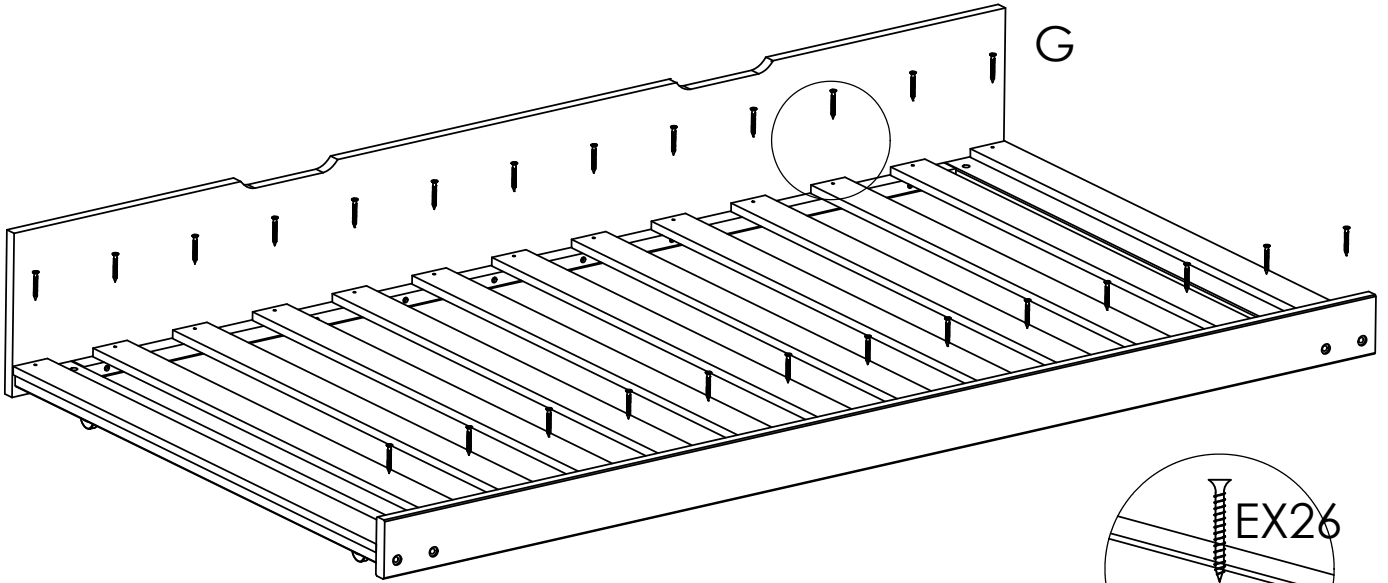

SHANGRI-LA

CALIFORNIA TRUNDLE BED (SLCALBEDTWA)

COMPONENTS

AX8 M6x60mm 	BX8 	CX4 Ø8x30mm 	DX1 
EX26 Ø4x30mm 	FX4 	GX8 Ø4x16mm 	

	M6x60mm AX8		BX8		Ø8x30mm CX4		FX4		Ø4x16mm GX8		DX1
--	------------------------------	---	------------	---	------------------------------	--	------------	---	------------------------------	---	------------

2

Ø4x30mm
 EX26