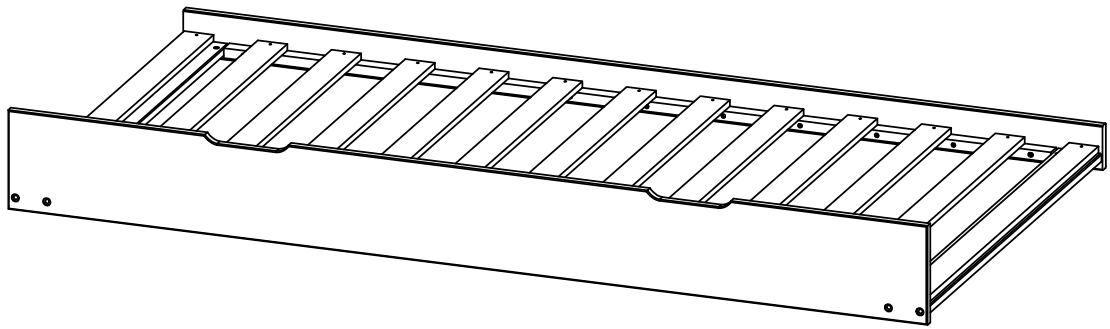

SHANGRI-LA

CALIFORNIA TRUNDLE BED (SLCALBEDTWA)

COMPONENTS

AX8 M6x60mm 	BX8 	CX4 Ø8x30mm 	DX1 
EX26 Ø4x30mm 	FX4 	GX8 Ø4x16mm 	

	M6x60mm AX8		BX8		Ø8x30mm CX4		FX4		Ø4x16mm GX8		DX1
--	------------------------------	---	------------	---	------------------------------	--	------------	---	------------------------------	---	------------

2

Ø4x30mm
 EX26