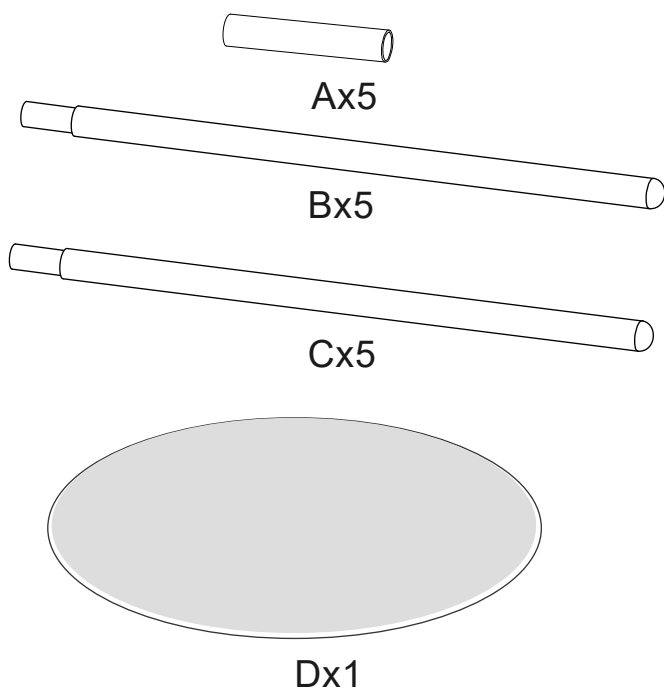

SHANGRI-LA

Shangri-La Boys Tent (Natural)
Shangri-La Girls Tent (Natural)
(SLTENTBYNA / SLTENTGLNA)

COMPONENTS

1

2

3

1. Twine the rope around the intersection of five wooden sticks
2. Tie up the rope

4

1. Pull the stick around and spread out the tent, Assembly complete

5